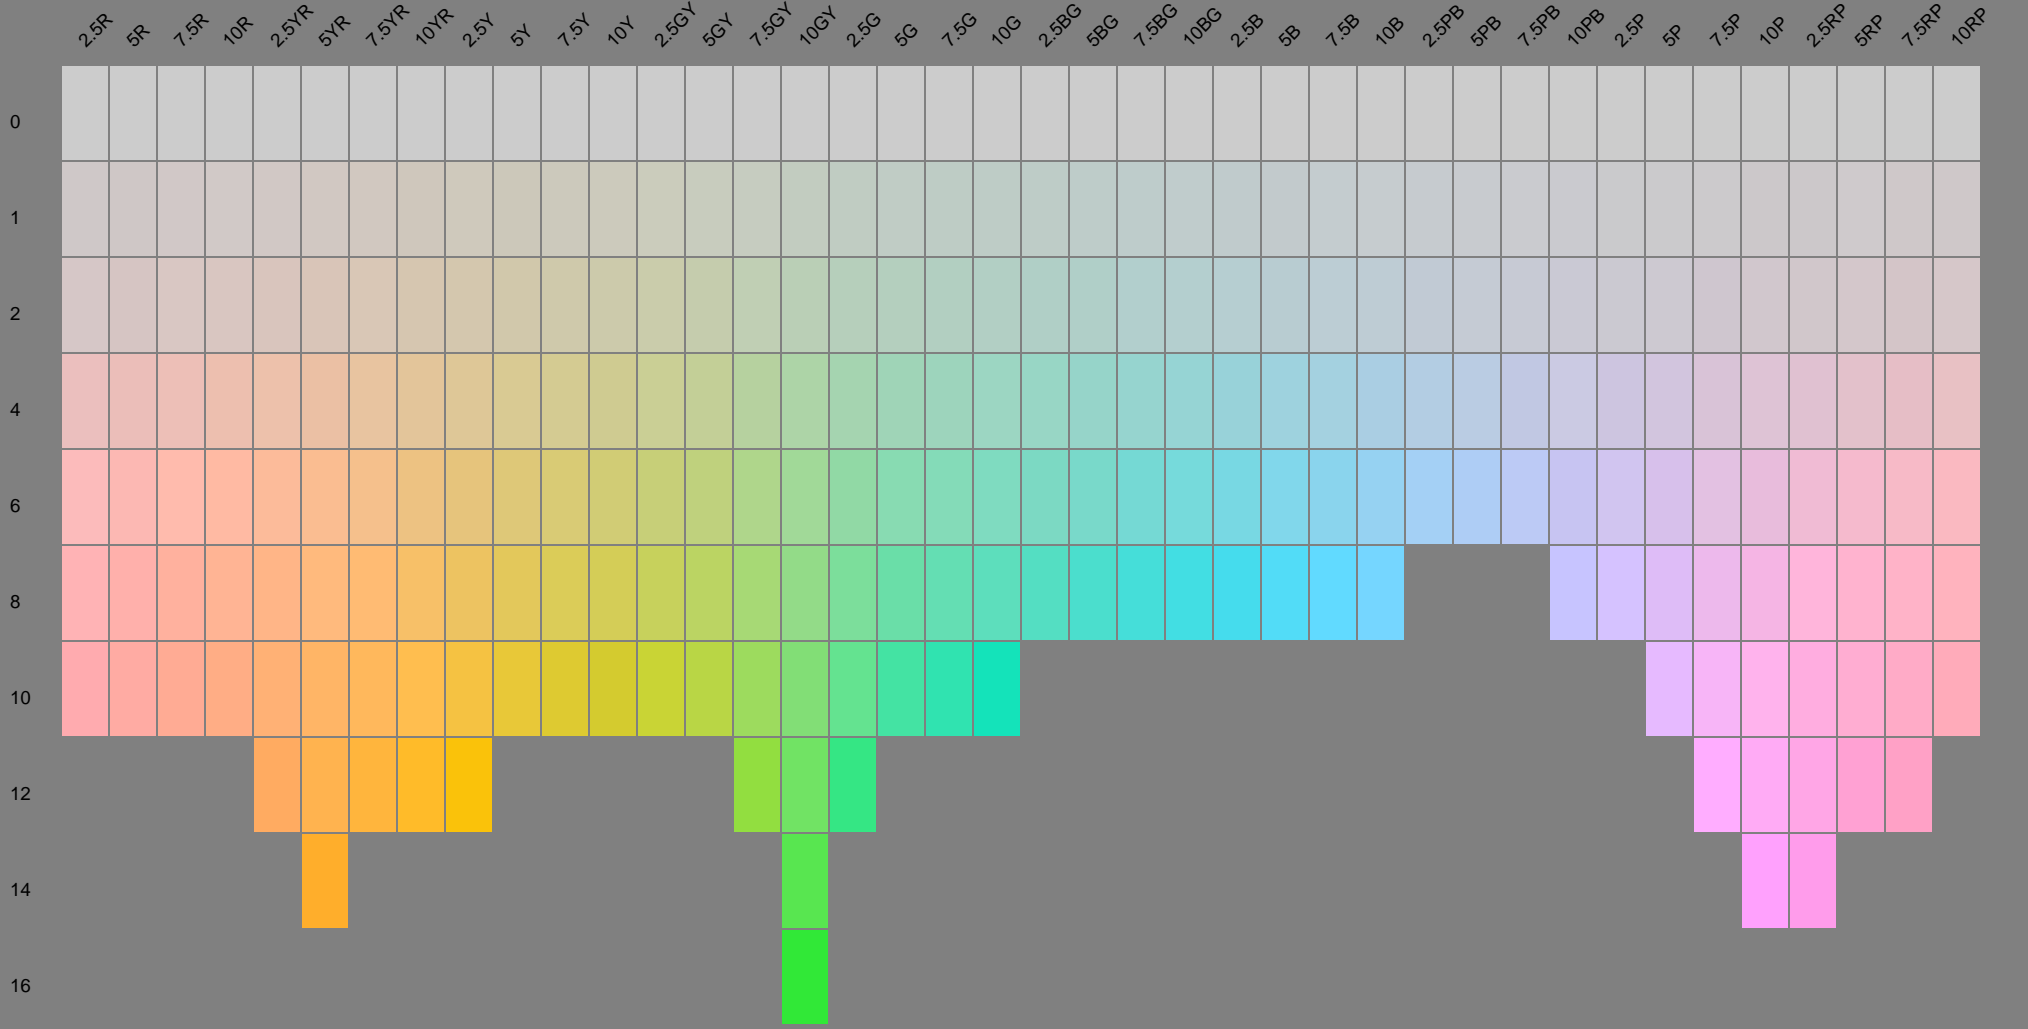

MUNSELL VALUE 8

All Munsell hues and chromas at constant value
Free download from the ChromaMagic team

micheleclamp.com
chromamagic.com