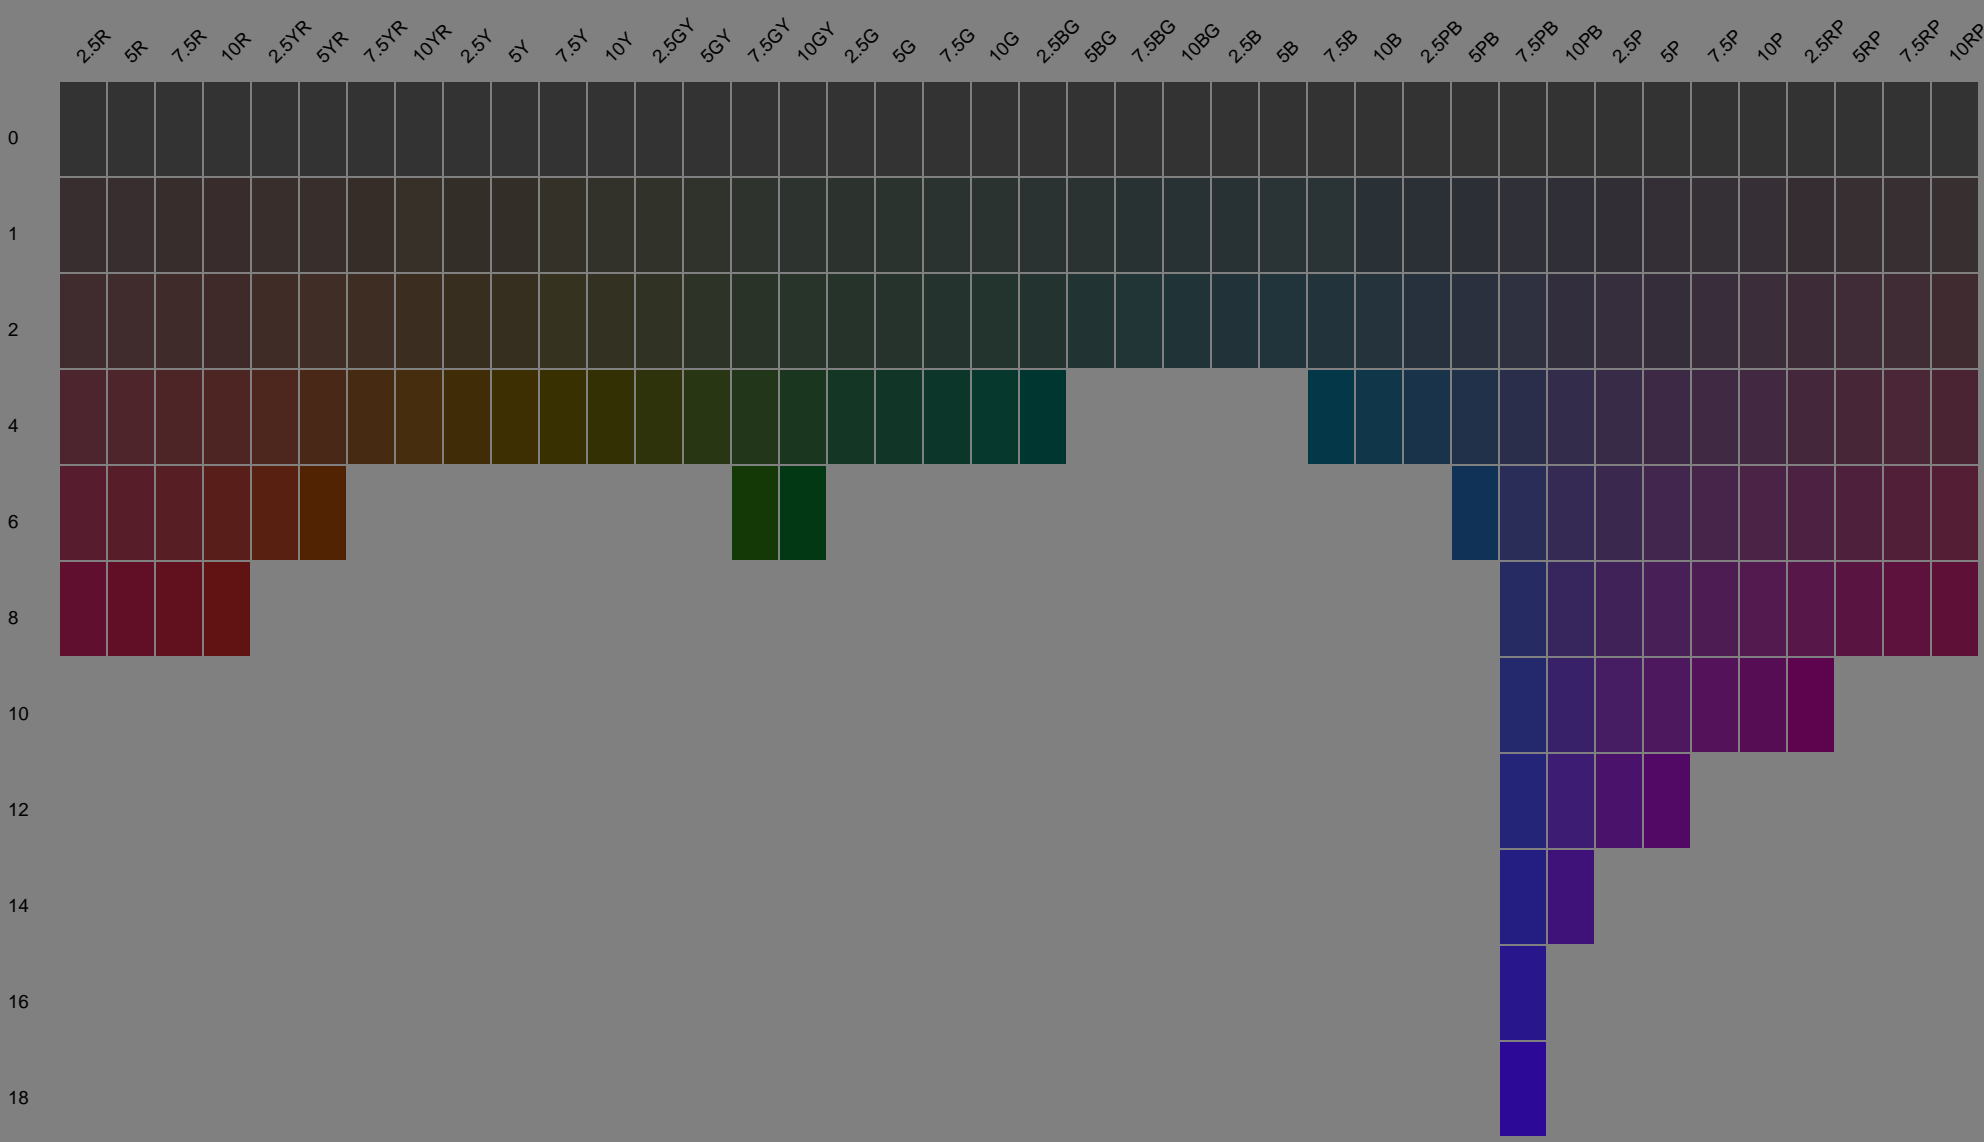

MUNSELL VALUE 1

All Munsell hues and chromas at constant value

Free download from the ChromaMagic team

micheleclamp.com

chromamagic.com

MUNSELL VALUE 2

All Munsell hues and chromas at constant value

Free download from the ChromaMagic team