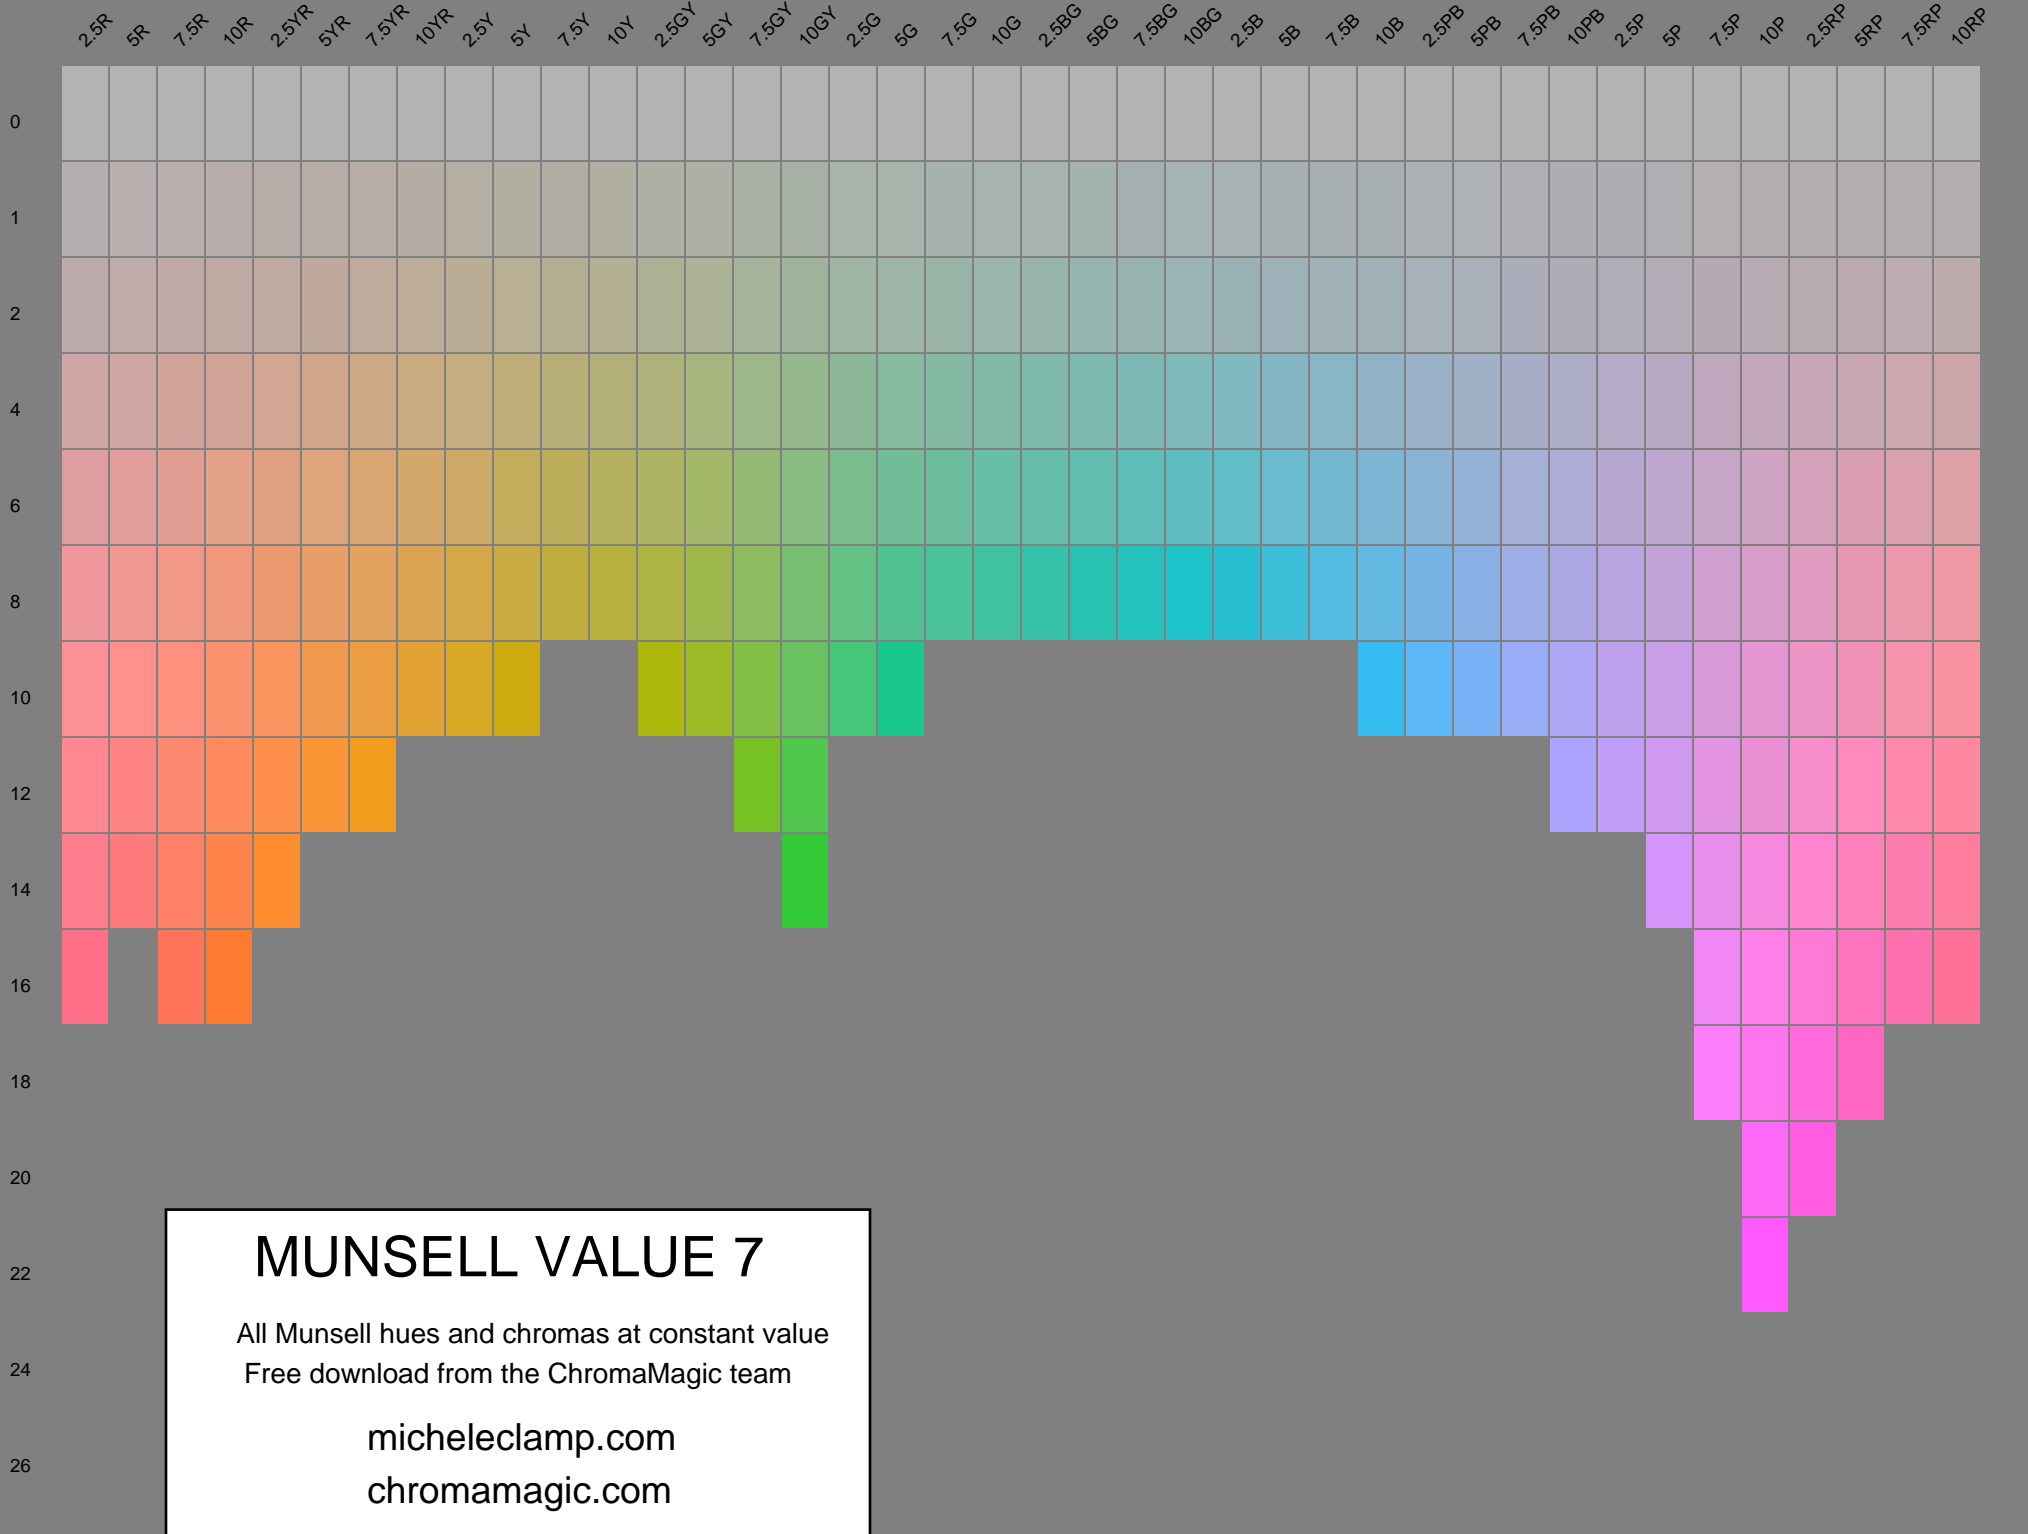

MUNSELL VALUE 7

All Munsell hues and chromas at constant value
Free download from the ChromaMagic team

micheleclamp.com
chromamagic.com