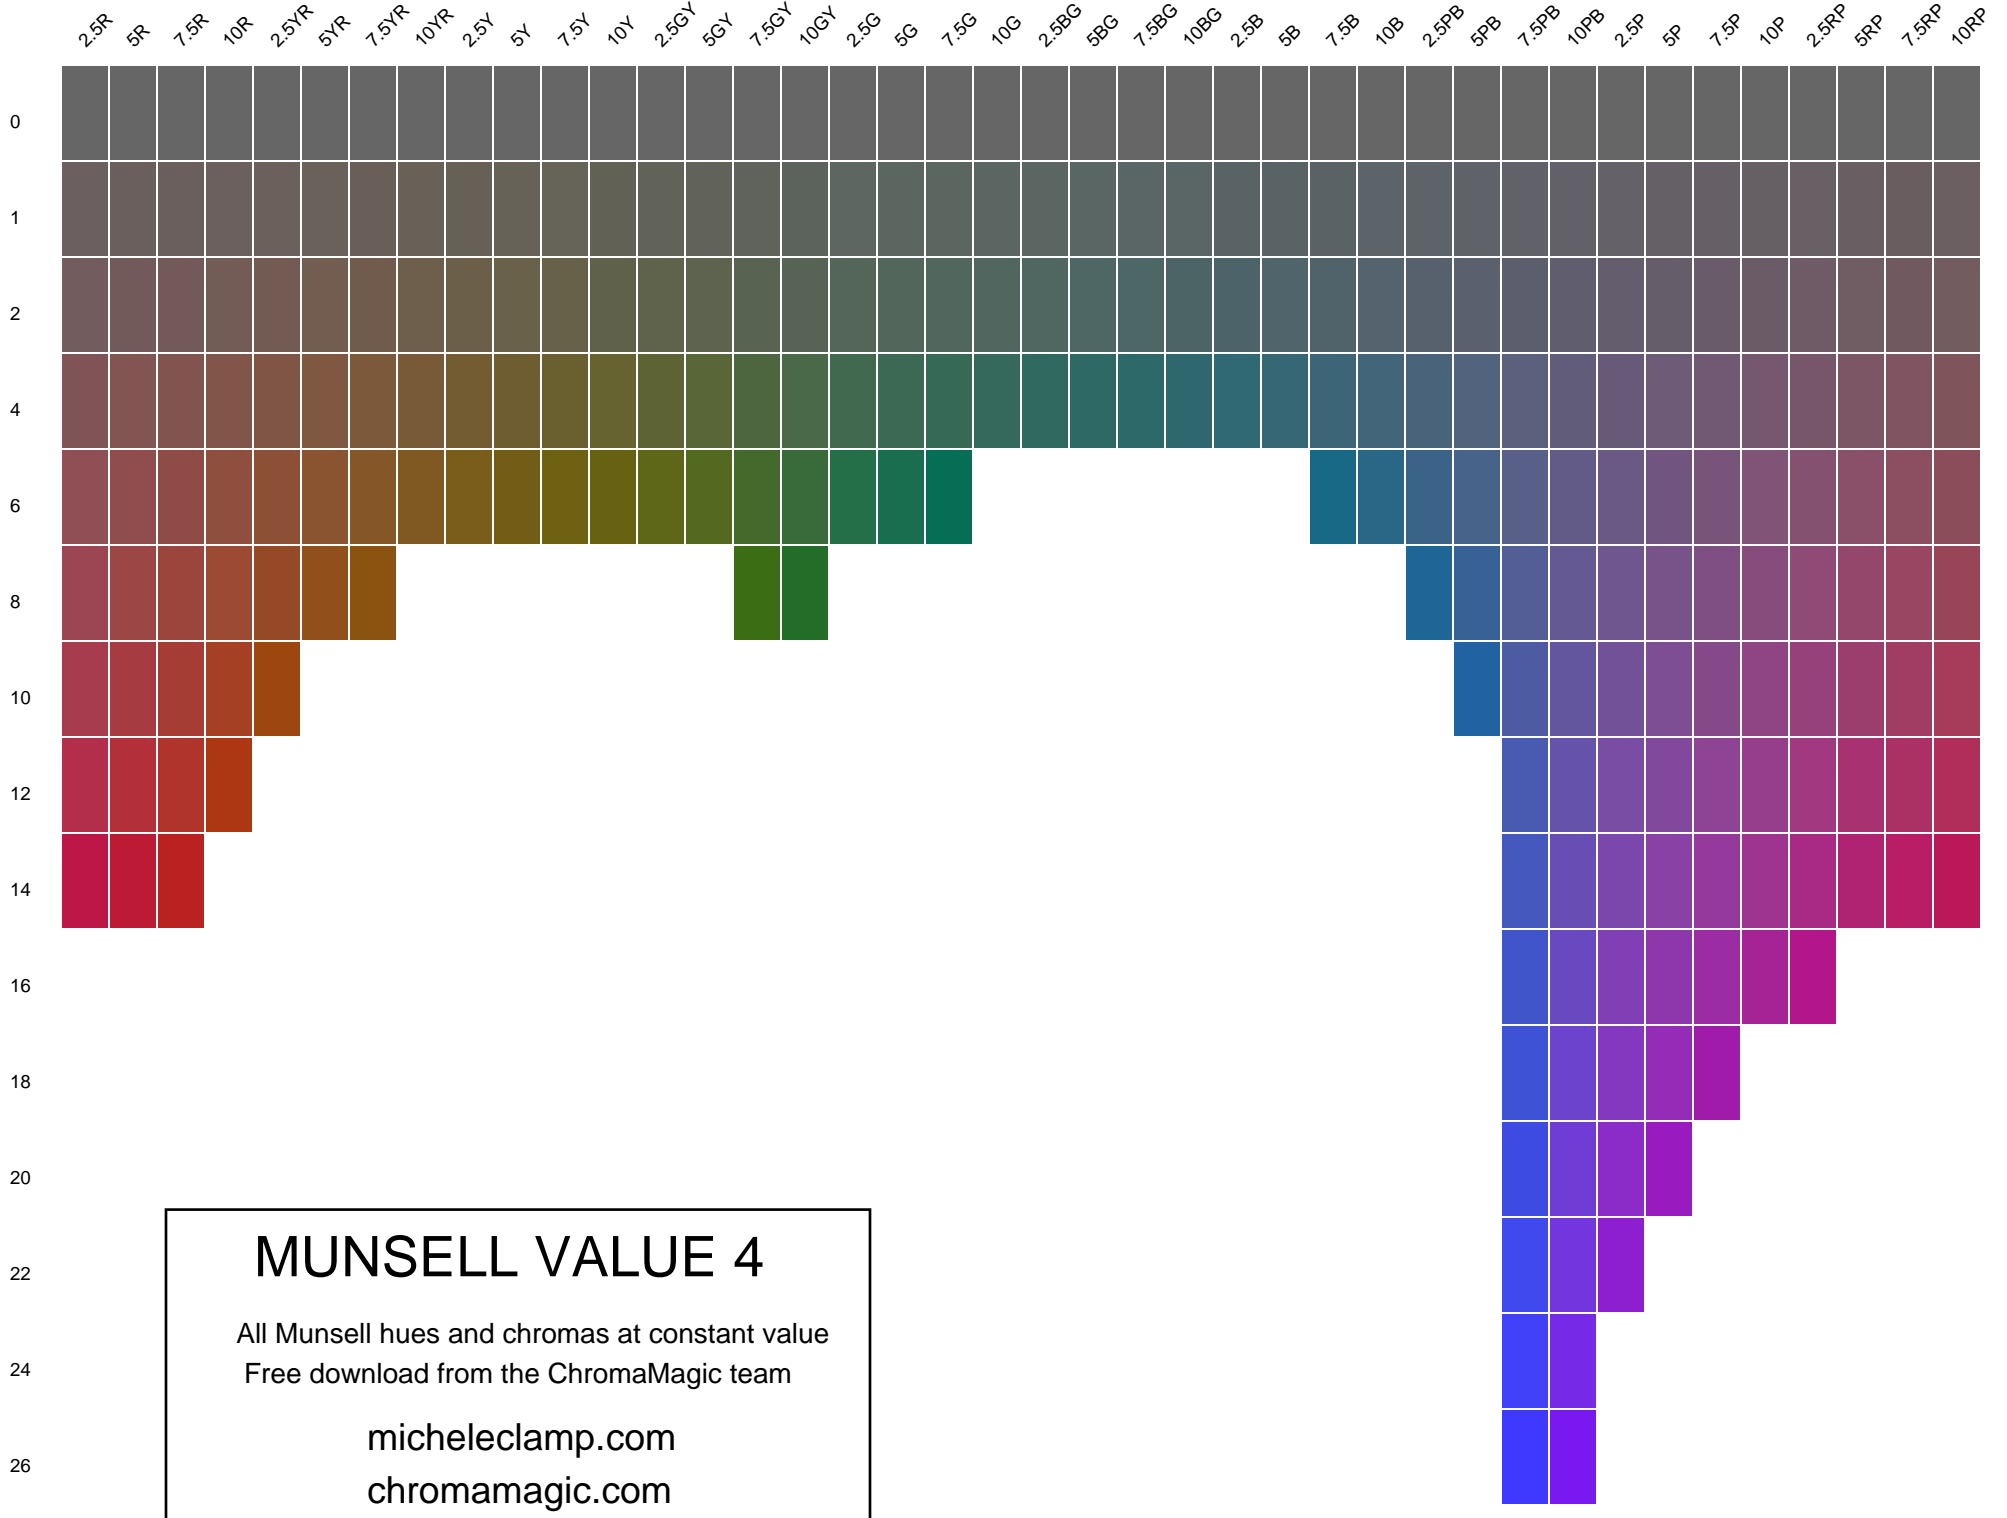

MUNSELL VALUE 4

All Munsell hues and chromas at constant value
Free download from the ChromaMagic team

micheleclamp.com
chromamagic.com