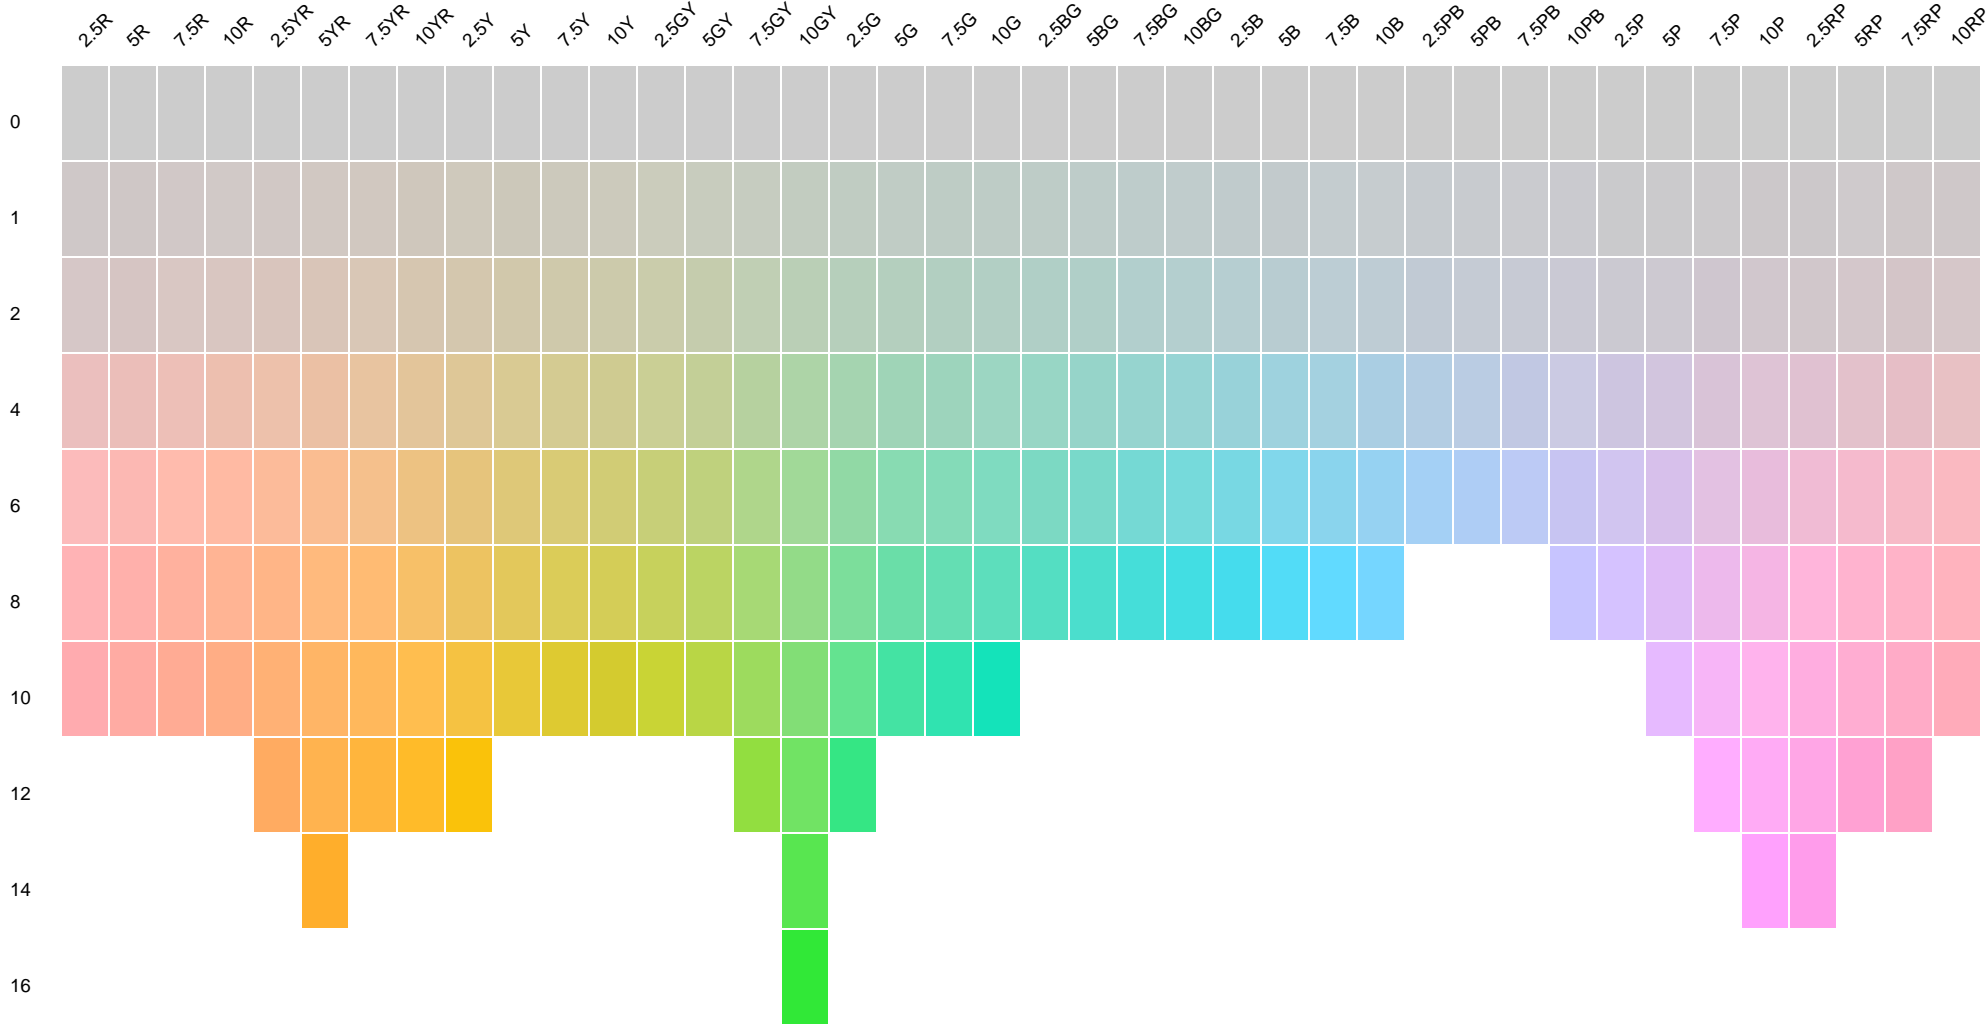

MUNSELL VALUE 8

All Munsell hues and chromas at constant value
Free download from the ChromaMagic team

micheleclamp.com
chromamagic.com