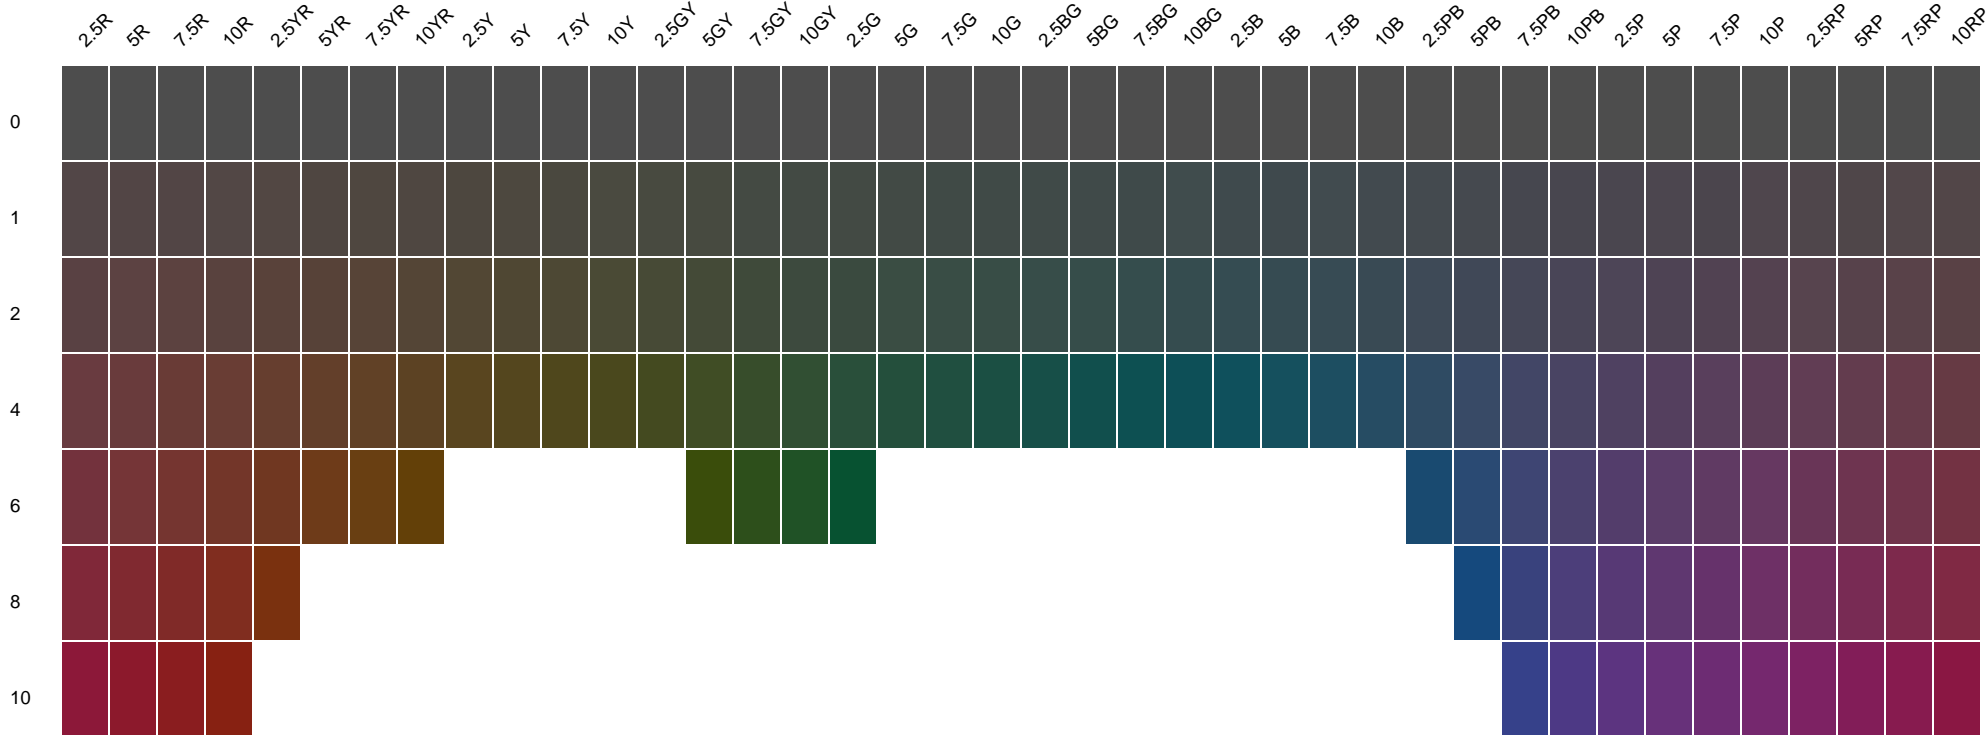

MUNSELL VALUE 3

All Munsell hues and chromas at constant value
Free download from the ChromaMagic team

micheleclamp.com
chromamagic.com