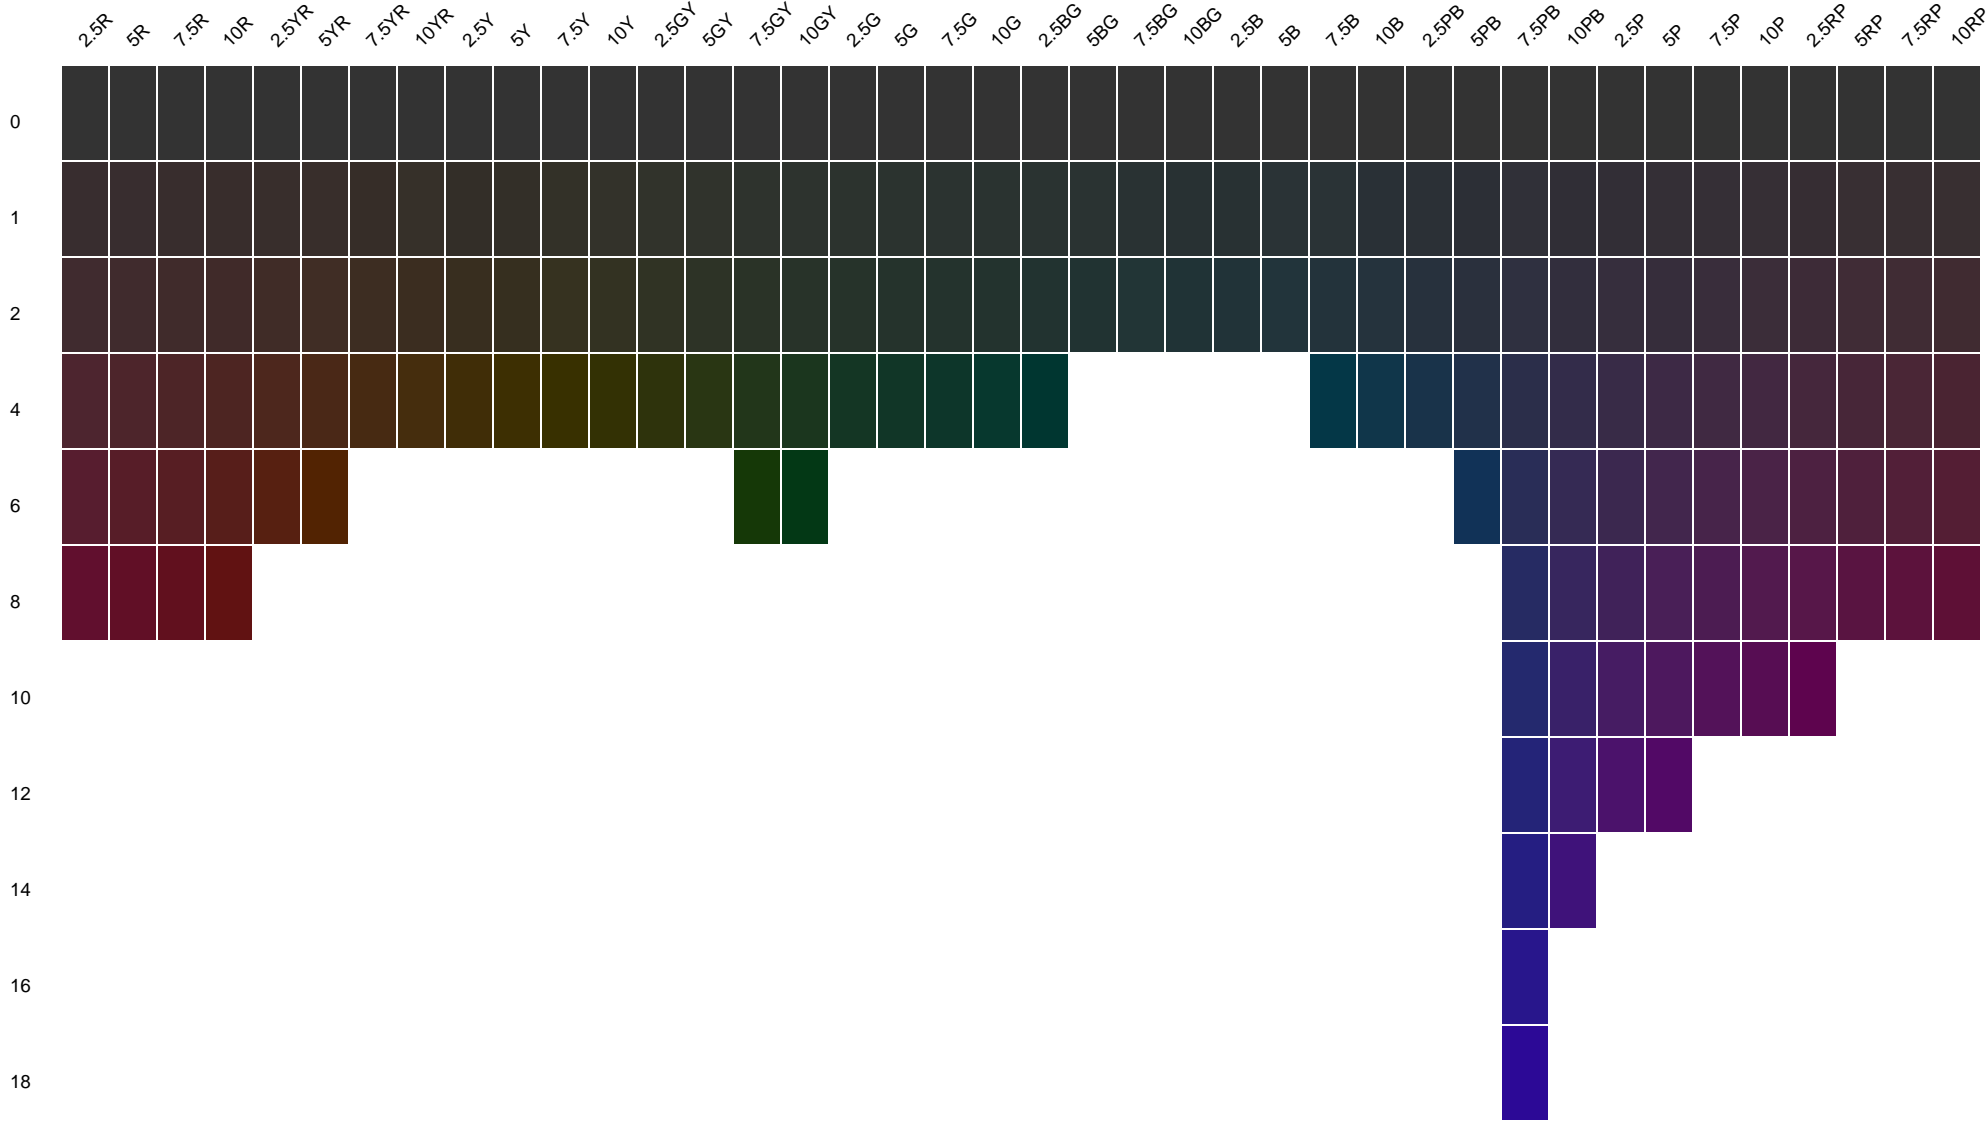

MUNSELL VALUE 1

All Munsell hues and chromas at constant value
 Free download from the ChromaMagic team

micheleclamp.com
chromamagic.com

MUNSELL VALUE 2

All Munsell hues and chromas at constant value
Free download from the ChromaMagic team