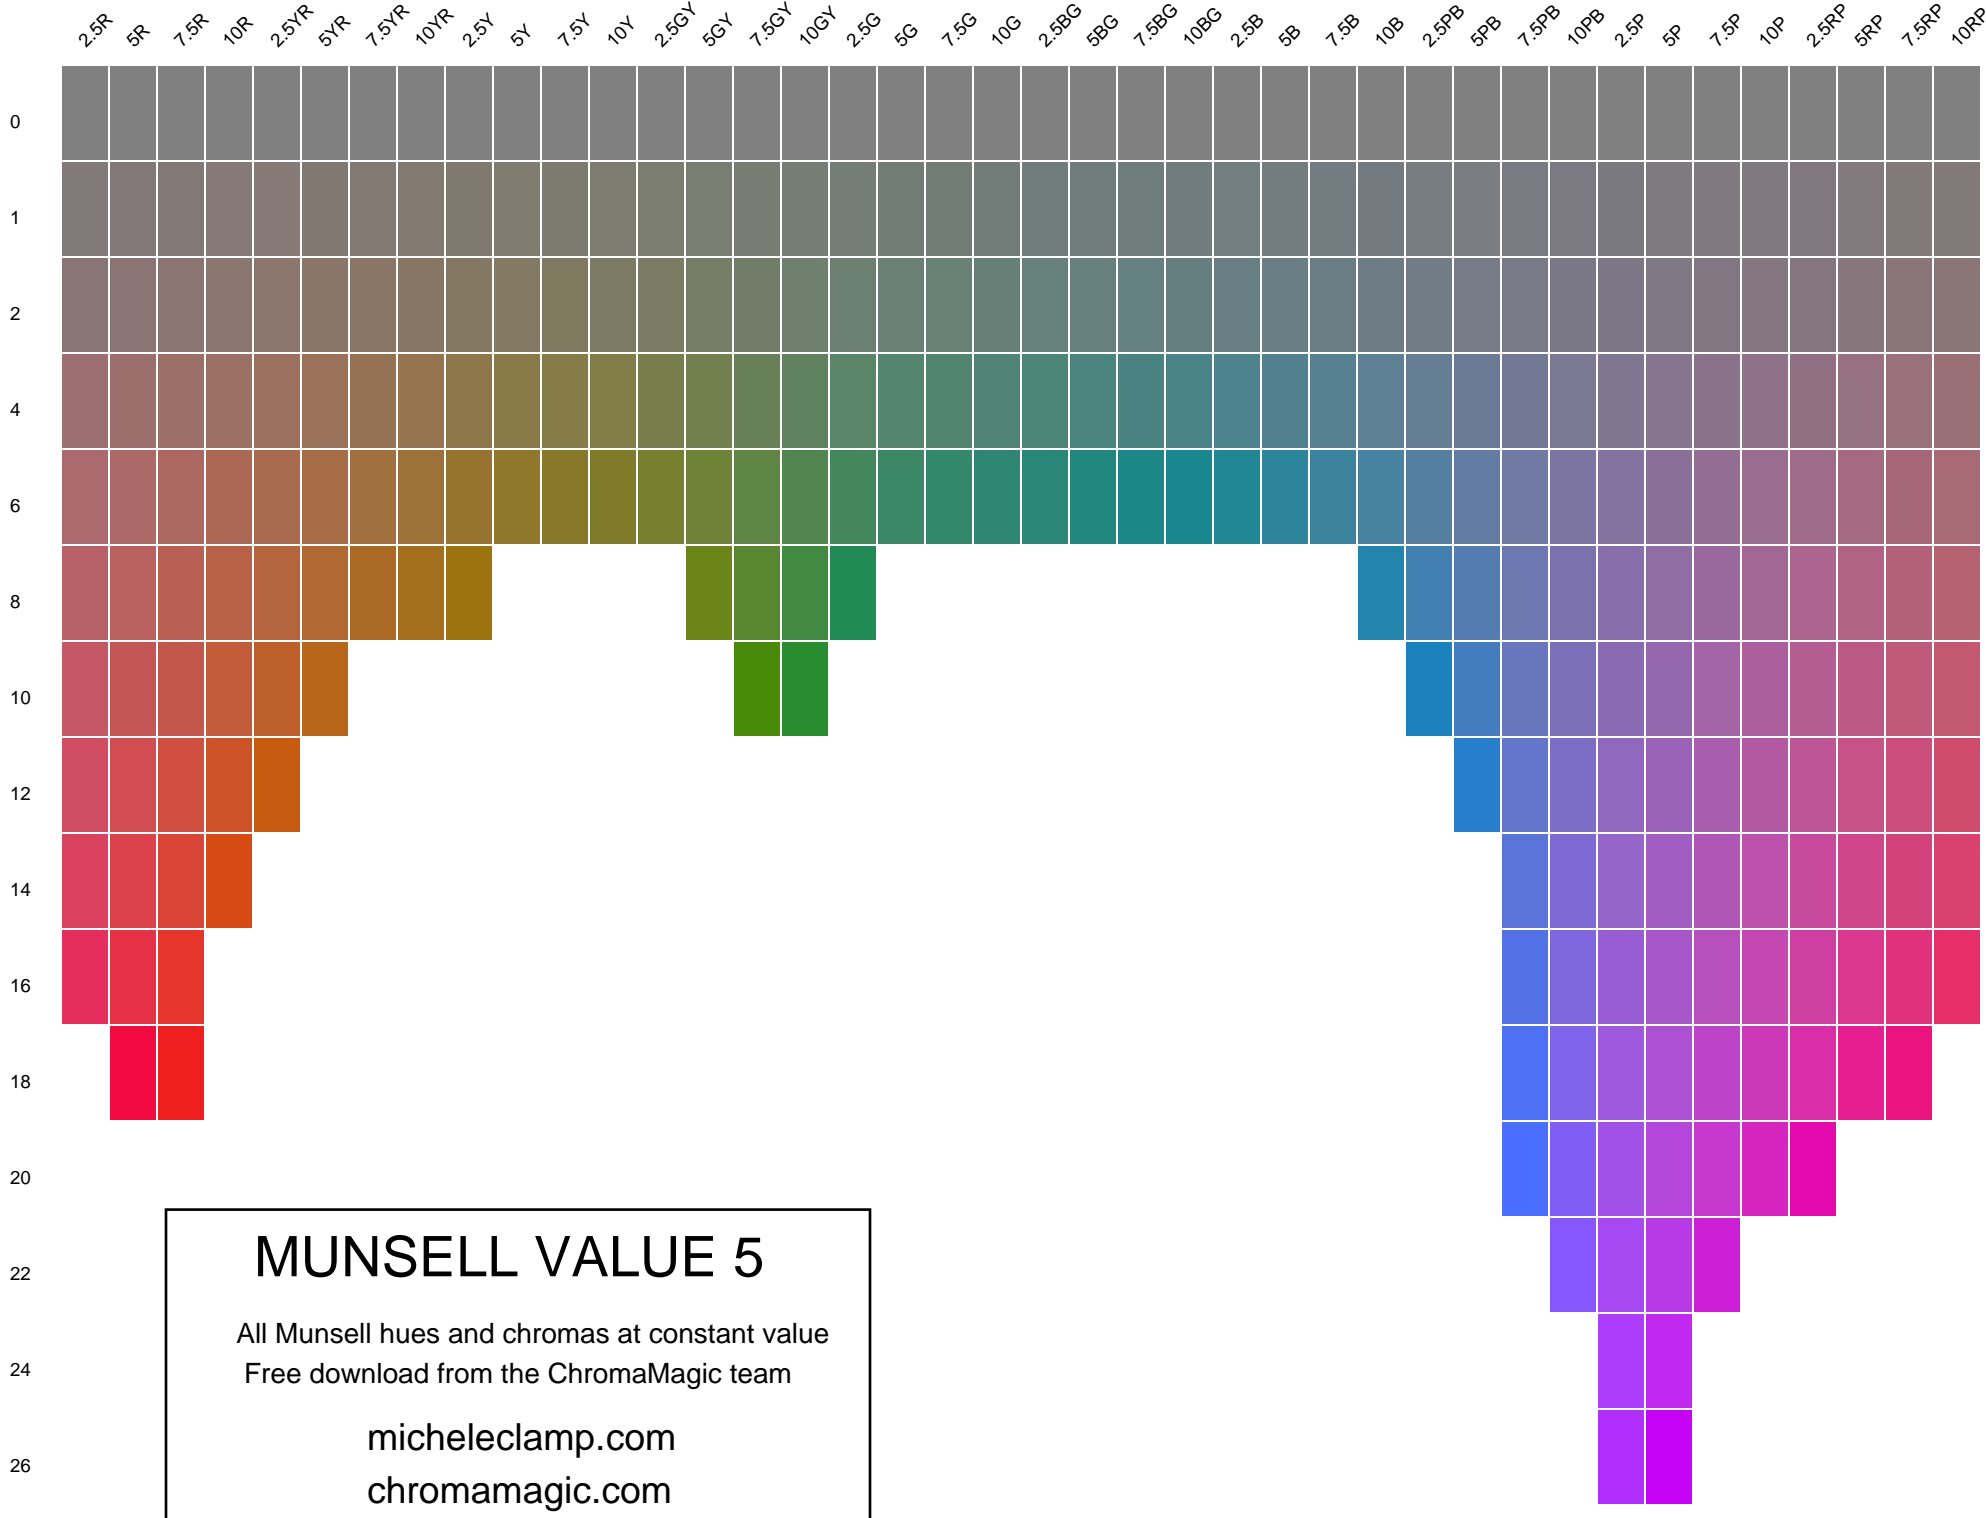

MUNSELL VALUE 5

All Munsell hues and chromas at constant value
Free download from the ChromaMagic team

micheleclamp.com
chromamagic.com